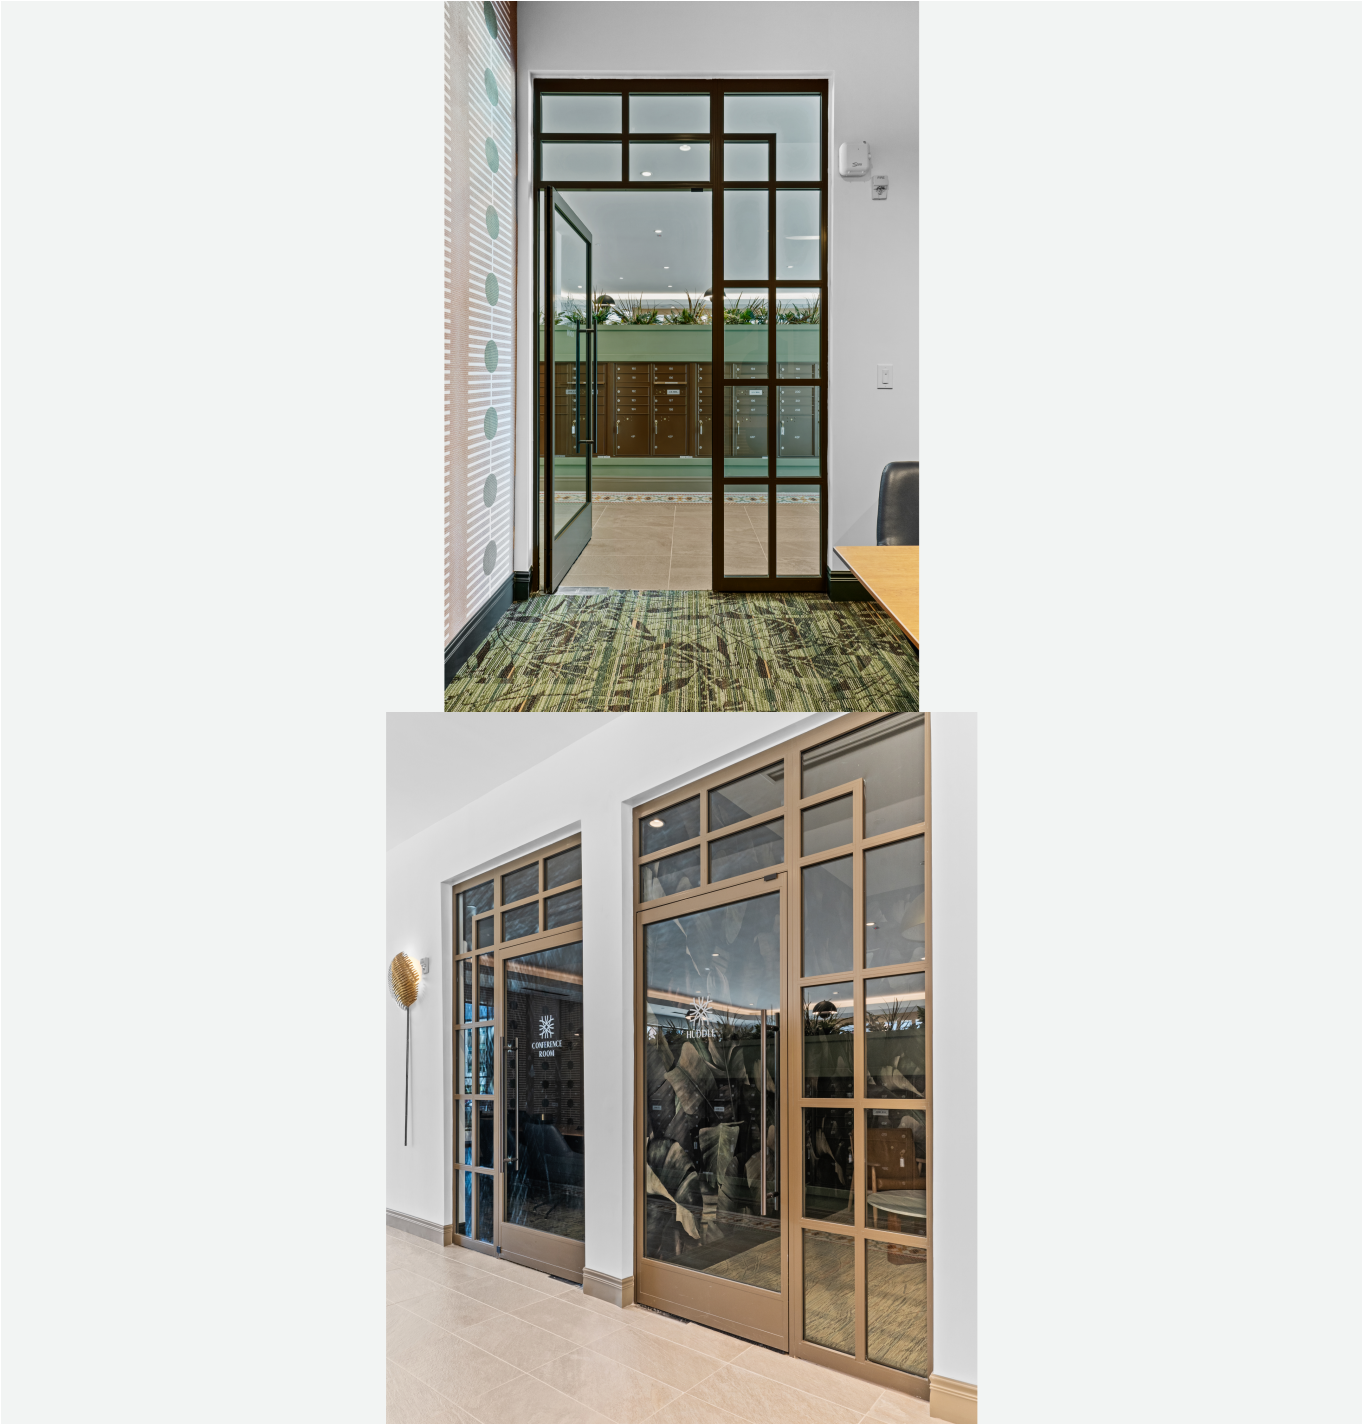

Photographer: David Rachuig

Developer: Toll Brothers

Project Overview

Nestled in the heart of Old Town Lewisville, Whitlow Apartments by Toll Brothers Apartment Living exemplify a blend of Texan hospitality and contemporary luxury. Designed by GFF Architects, the architecture combines traditional red brick with white masonry and dark metal accents, creating a visually dynamic exterior that sets the tone for sophisticated living.

Experience the color of PK30

At Whitlow Apartments in Lewisville, Texas, the integration of PK30 interior glass wall partitions in dark blue, white, and bronze transforms spaces with distinct character and charm. Each color option adds a unique touch, enriching the modern aesthetic and enhancing the overall design narrative.

Interior design and PK-30 integration

Inside, the interiors of Whitlow Apartments are crafted to reflect seamless sophistication and refined living. The choice of PK30 interior glass wall partitions in dark blue, white, and bronze plays a pivotal role in shaping each space.

- **Dark Blue:** Evoking a sense of depth and tranquility, dark blue partitions delineate private areas while maintaining an open feel, perfect for lounges and relaxation zones.
- **White:** Enhancing light and space, white partitions create a clean and modern aesthetic, ideal for communal areas and corridors, promoting an airy atmosphere.
- **Bronze:** Adding warmth and richness, bronze partitions define executive offices and intimate gathering spots, infusing elegance and sophistication into the environment.