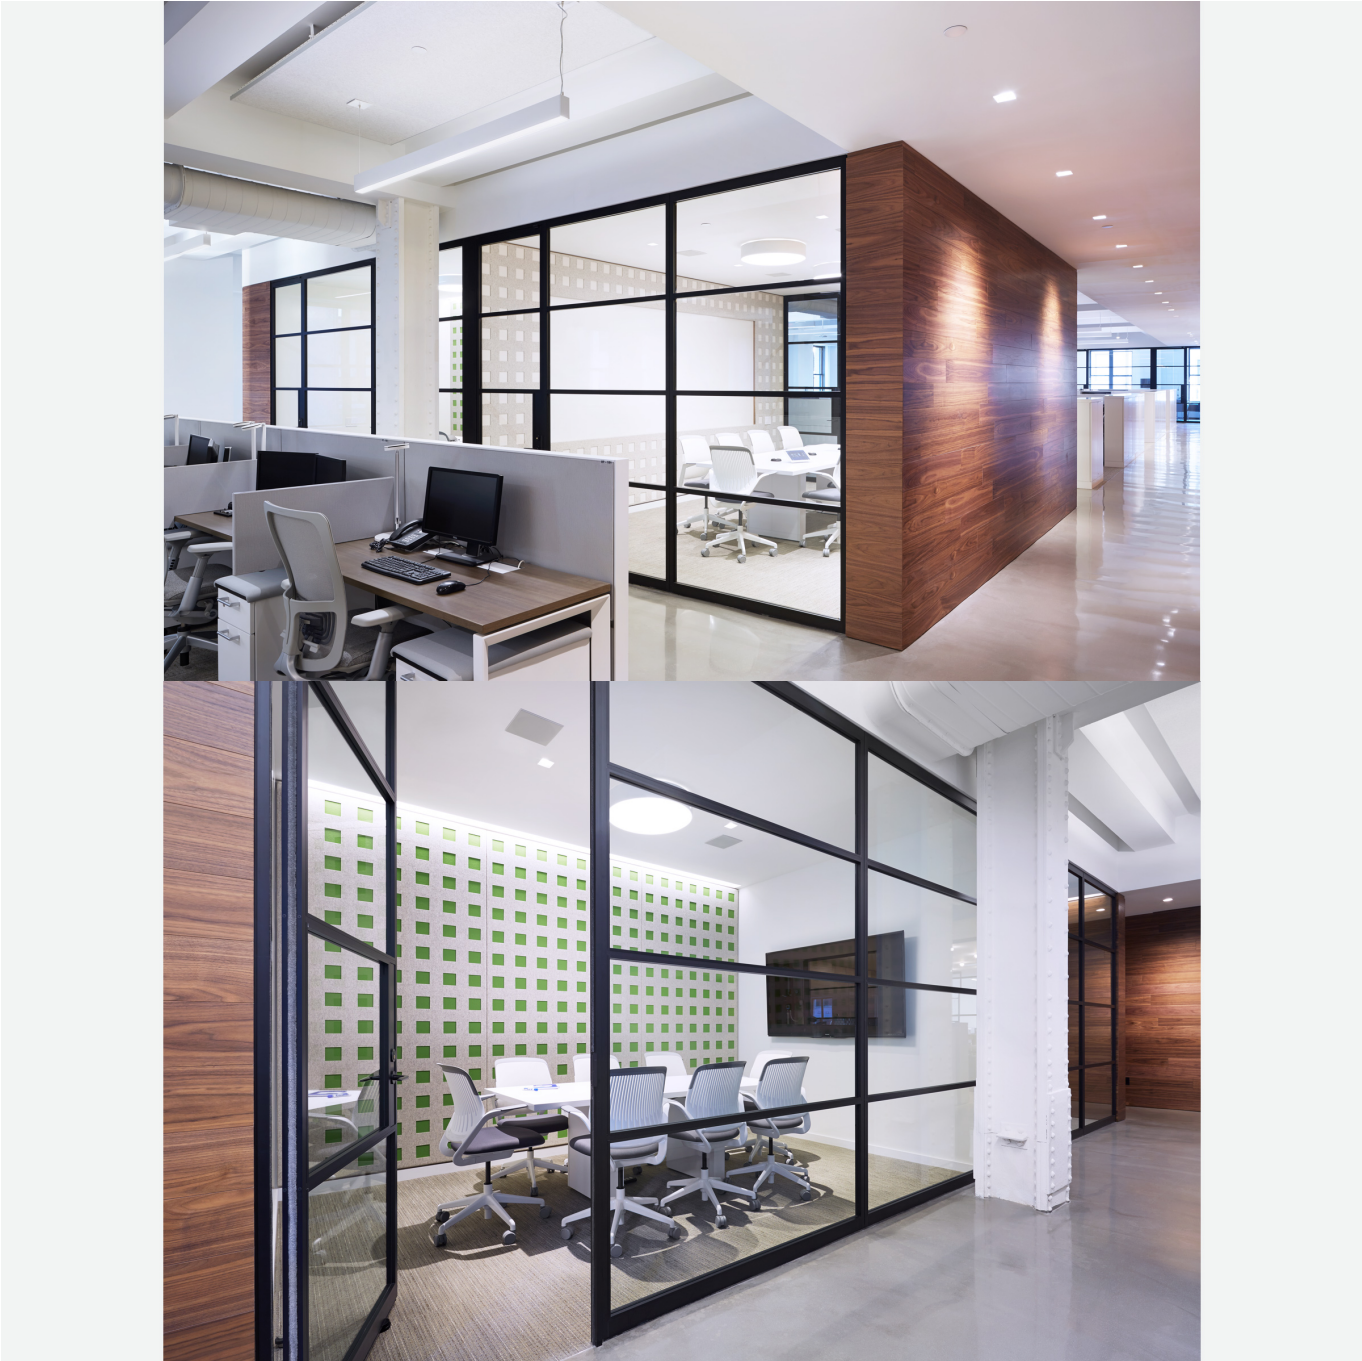

Acxiom Headquarters, New York City, NY

Location: New York, NY

Architect: Ampersand Architecture • New York, NY 10012

Scope: 243.8 Linear Feet (24) Swing doors + (33) Fixed Panels + (4) sliding Doors

Photographer: Mikiko Kikuyama

PK-30 System collaborated with Ampersand Architecture to create an innovative workspace for Acxiom, a global leader in data and technology solutions, within a 21,000-square-foot loft in New York’s Flatiron District. The goal was to transform this loft into a modern, collaborative environment that reflects Acxiom’s forward-thinking culture and commitment to technological innovation.

Challenge

Designing a functional, cohesive office space within an open loft presented challenges in balancing aesthetic appeal with practical needs. Acxiom sought a seamless blend of open and private spaces that maintained the loft’s industrial character while providing acoustic and visual comfort for employees in collaborative and private areas.

Tag: Cohesive office space with an open loft aesthetic